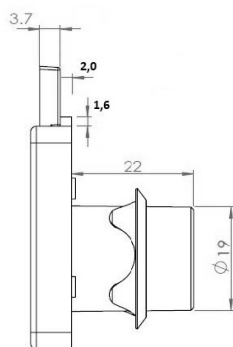

PRODUCT SHEET

Description:

Rim Lock 850, $\varnothing 19 \times 22 \text{mm}$, Drawer, NPL, MK SISO, KA D20

Item number:

14.01.065-7

Units	Box	Carton	HS Code	Barcode
Pcs.	12	192	8301300000	
				5704866515696