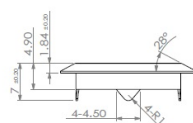

PRODUCT SHEET

Description:

Rim Lock 850, $\varnothing 19 \times 22 \text{mm}$, Drawer, NPL, MK SISO, KA D20

Item number:

14.01.065-7

Units	Box	Carton	HS Code	Barcode
Pcs.	12	192	8301300000	
				5704866515696