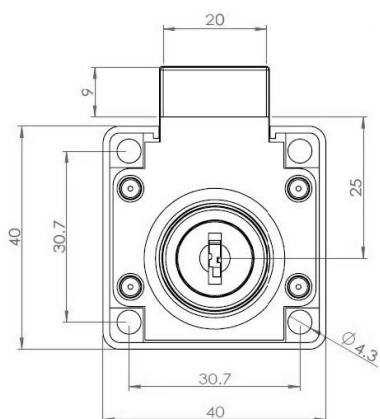

PRODUCT SHEET

Description:

Rim Lock 850, $\varnothing 19 \times 22 \text{mm}$, Drawer, NPL, MK SISO, KA D20

Item number:

14.01.065-7

Units	Box	Carton	HS Code	Barcode
Pcs.	12	192	8301300000	
				5704866515696